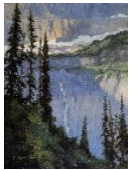

Colossus, Oil on canvas panel, 16 x 20, \$4,200.00

A Day at McDonald Lake, Oil on canvas panel, 6 x 12, \$975.00

Earth's Song, Oil on canvas panel, 5 x 6, \$495.00

Ethereal Glow, Oil on canvas panel, 12 x 16, \$3,200.00

Fireweed, Oil on canvas panel, 6 x 9, \$850.00*

Fishing on the Slough, Oil on canvas panel, 5 x 8, \$800.00

Flathead Lake Promise (small study), Oil on canvas panel, 4 x 7, \$495.00

Flathead Lake Promise (larger study), Oil on canvas panel, 8 x 16, \$1,600.00