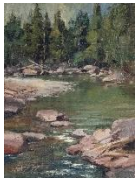

Fireweed, Oil on canvas panel, 6 x 9, \$850.00*

Fishing on the Slough, Oil on canvas panel, 5 x 8, \$800.00

Flathead Lake Promise (small study), Oil on canvas panel, 4 x 7, \$495.00

Flathead Lake Promise (larger study), Oil on canvas panel, 8 x 16, \$1,600.00

Flavor of Blue, Oil on canvas panel, 12 x 9, \$1,350.00

Glacier Dreams, Oil on linen canvas, 16 x 20, \$4,200.00

Glacier Greens, Oil on canvas panel, 12 x 9

Going to the Sun, Oil on canvas panel, 6 x 9, \$850.00

High Mountain Wildflowers, Oil on canvas panel, 9 x 12, \$1,350.00

Incoming Rain, Oil on canvas panel, 8 x 10, \$1,200.00

Luminosity, Oil on canvas panel, 4 x 6, \$450.00

McDonald Creek, Oil on canvas panel, 12 x 9, \$1,350.00

McWenneger Slough, Oil on canvas panel, \$975.00

Mount Cannon, Oil on linen canvas, 24 x 32, \$6,800.00

Nature's Ballet, Oil on linen canvas, 30 x 40, \$10,400.00

Prominence (study), Oil on canvas panel, 9 x 6, \$850.00