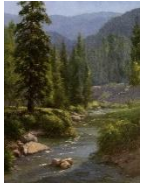

McWenneger Slough, Oil on canvas panel, \$975.00

Mount Cannon, Oil on linen canvas, 24 x 32, \$6,800.00

Nature's Ballet, Oil on linen canvas, 30 x 40, \$10,400.00

Prominence (study), Oil on canvas panel, 9 x 6, \$850.00

Prominence, Oil on linen canvas, 36 x 22, \$7,300.00

Promise on Flathead Lake, Oil on linen canvas, 18 x 36, \$6,200.00

River Jewels, Oil on linen canvas, 24 x 18, \$5,200

Still Waters, Oil on canvas panel, 10 x 10, \$1,350.00